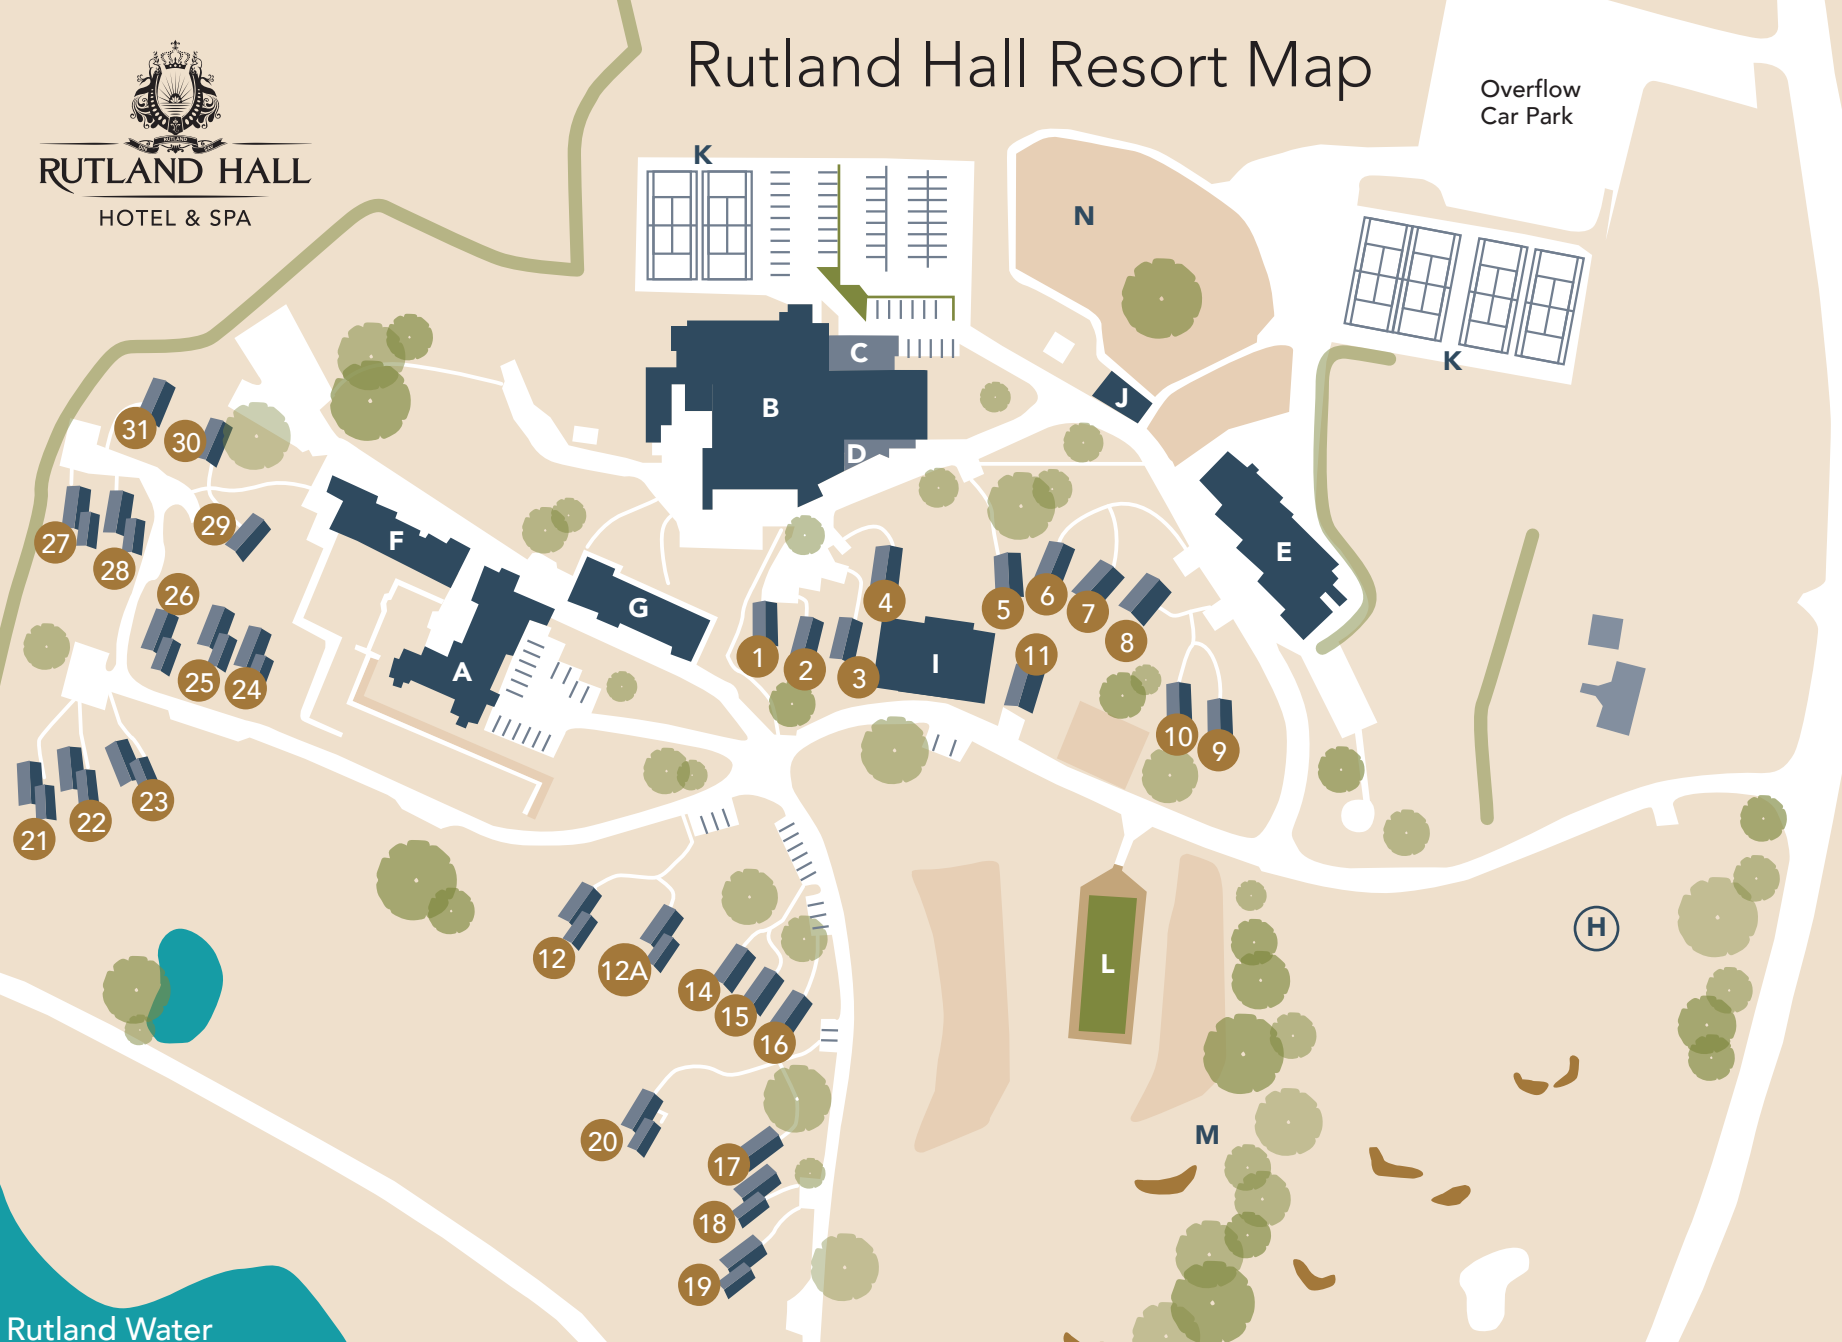

Rutland Hall Resort Map

- A** Main Hall
Reception
Rooms 615-623
Appts 61, 63-65
Windsor Suite (room 658)
- B** Leisure Centre
Blossoms Bar & Restaurant
Gym
Egleton
Cherry Blossom
Apple Blossom
- C** Beauty Salon
- D** Meeting Rooms
Hazel Suite
Oak Suite
- E** Lakeview Suite
The Lakeview
Lakeview Lounge
Lakeview Bar
- F** Oakham Hotel
Rooms 517-524
Rooms 501-516
Appts 32-34
Appts 44-45
- G** Uppingham Hotel
Rooms 427-430
Appt 49
Rooms 423-426
Rooms 431-454
- H** Helipad
Grid Ref. 903092
- I** Stable Mews
Appts 54-57
Appts 74-77
- J** Empingham Suite
- K** Tennis Courts
- L** Bowls
- M** Pitch and Putt Golf
- N** Crazy Golf
-  Lodges