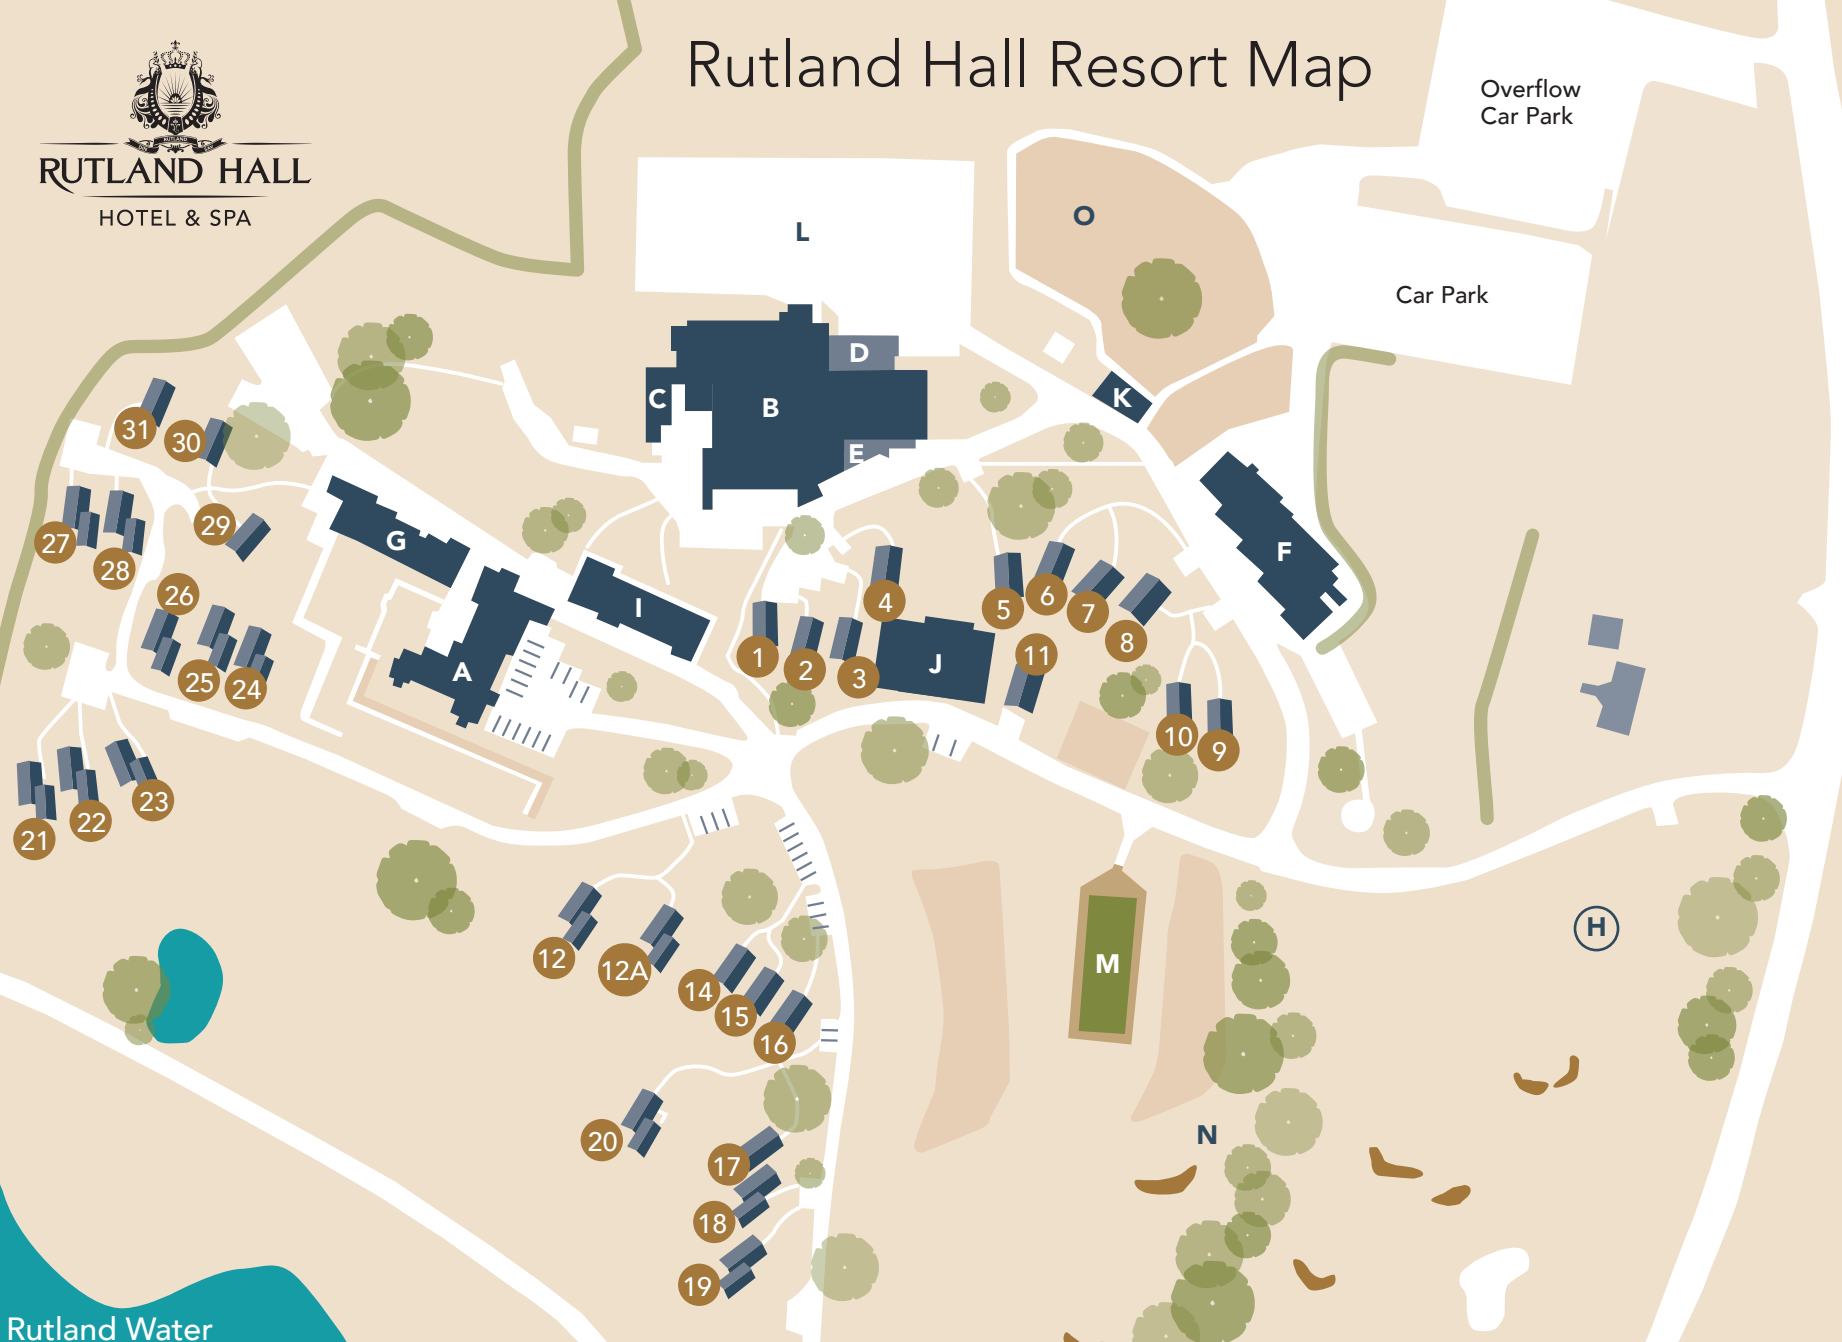

# Rutland Hall Resort Map

- A** Main Hall  
Reception  
Rooms 615-623  
Appts 61, 63-65  
Windsor Suite (room 658)
- B** Blossoms Bar & Restaurant  
Egleton  
Cherry Blossom  
Apple Blossom
- C** Gym
- D** Beauty Salon
- E** Meeting Rooms  
Hazel Suite  
Oak Suite
- F** Lakeview Suite  
The Lakeview  
Lakeview Lounge  
Lakeview Bar
- G** Oakham Hotel  
Rooms 517-524  
Rooms 501-516  
Appts 32-34  
Appts 44-45
- H** Helipad  
Grid Ref. 903092
- I** Uppingham Hotel  
Rooms 427-430  
Appt 49  
Rooms 423-426  
Rooms 431-454
- J** Stable Mews  
Appts 54-57  
Appts 74-77
- K** Empingham Suite  
Leisure Reception
- L** The Pavilion (April 2023)
- M** Bowls
- N** Pitch and Putt Golf
- O** Crazy Golf
-  Lodges